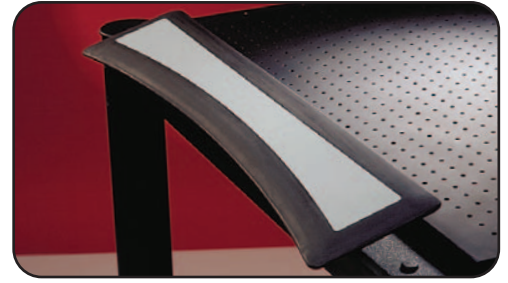

Tables & Breadboards

ScienceDesk™ Adjustable Wrist Rest

The ergonomic wrist rest, designed to provide the optimum height and angle for adjusting nanopositioning stages, enables operators to perform delicate instrument adjustments with higher accuracy and lower fatigue. The adjustable wrist rest mounts to the upper front bar of the ScienceDesk™ base. The top surface is coated with electrostatic-dissipative material to minimize electrostatic discharge. It comes complete with integral mounting studs and locking bolts.

Adjustable Wrist Rest: Stocked for Immediate Delivery

ITEM#	\$	£	€	RMB	FOR BREADBOARDS	DIMENSION
PSX100	\$ 399.50	£ 251.70	€ 371,50	¥ 3,815.20	60mm (2.4") Thick or 55mm (2.2") Thick	800 x 60mm (31.5" x 2.4")
PSX101	\$ 399.50	£ 251.70	€ 371,50	¥ 3,815.20	110mm (4.3") Thick	800 x 60mm (31.5" x 2.4")

Flat Screen Support Bracket

The flat screen support bracket is equipped with a multidirectional pivot clamp, which supports most types of flat screens.

The mounting post (included) is 600mm (23.6") high.

Flat Screen Support Bracket: Stocked for Immediate Delivery

ITEM#	\$	£	€	RMB	DESCRIPTION
PSX120	\$ 323.00	£ 203.50	€ 300,40	¥ 3,084.70	Flat Screen Support Bracket

Post Assembly

These post assemblies are suitable for mounting auxiliary equipment. Three models are offered: the first with a 42mm (1.7") outside diameter and a length of 600mm (23.6"), the second with a 25mm (1.0") outer diameter and a length of 200mm (7.9"), and the third 25mm (1.0") outer diameter and a length of 600mm (23.6").