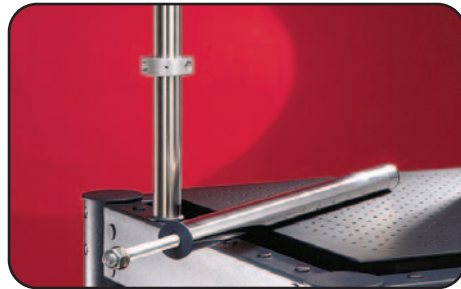

Tables & Breadboards

ScienceDesk™ Adjustable Wrist Rest

The ergonomic wrist rest, designed to provide the optimum height and angle for adjusting nanopositioning stages, enables operators to perform delicate instrument adjustments with higher accuracy and lower fatigue. The adjustable wrist rest mounts to the upper front bar of the ScienceDesk™ base. The top surface is coated with electrostatic-dissipative material to minimize electrostatic discharge. It comes complete with integral mounting studs and locking bolts.

Adjustable Wrist Rest: Stocked for Immediate Delivery

ITEM#	\$	£	€	RMB	FOR BREADBOARDS	DIMENSION
PSX100	\$ 399.50	£ 251.70	€ 371,50	¥ 3,815.20	60mm (2.4") Thick or 55mm (2.2") Thick	800 x 60mm (31.5" x 2.4")
PSX101	\$ 399.50	£ 251.70	€ 371,50	¥ 3,815.20	110mm (4.3") Thick	800 x 60mm (31.5" x 2.4")

Flat Screen Support Bracket

The flat screen support bracket is equipped with a multidirectional pivot clamp, which supports most types of flat screens.

The mounting post (included) is 600mm (23.6") high.

Flat Screen Support Bracket: Stocked for Immediate Delivery

ITEM#	\$	£	€	RMB	DESCRIPTION
PSX120	\$ 323.00	£ 203.50	€ 300,40	¥ 3,084.70	Flat Screen Support Bracket

Post Assembly

These post assemblies are suitable for mounting auxiliary equipment. Three models are offered: the first with a 42mm (1.7") outside diameter and a length of 600mm (23.6"), the second with a 25mm (1.0") outer diameter and a length of 200mm (7.9"), and the third 25mm (1.0") outer diameter and a length of 600mm (23.6").