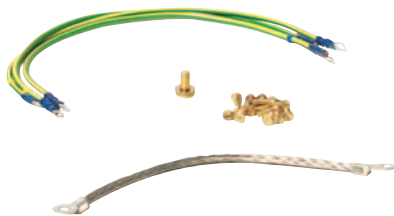

Tables & Breadboards

ScienceDesk™ Adjustable Wrist Rest

The ergonomic wrist rest, designed to provide the optimum height and angle for adjusting nanopositioning stages, enables operators to perform delicate instrument adjustments with higher accuracy and lower fatigue. The adjustable wrist rest mounts to the upper front bar of the ScienceDesk™ base. The top surface is coated with electrostatic-dissipative material to minimize electrostatic discharge. It comes complete with integral mounting studs and locking bolts.

Adjustable Wrist Rest: Stocked for Immediate Delivery

ITEM#	$	£	€	RMB	FOR BREADBOARDS	DIMENSION
PSX100	$ 399.50	£ 251.70	€ 371,50	¥ 3,815.20	60mm (2.4") Thick or 55mm (2.2") Thick	800 x 60mm (31.5" x 2.4")
PSX101	$ 399.50	£ 251.70	€ 371,50	¥ 3,815.20	110mm (4.3") Thick	800 x 60mm (31.5" x 2.4")

Flat Screen Support Bracket

The flat screen support bracket is equipped with a multidirectional pivot clamp, which supports most types of flat screens.

The mounting post (included) is 600mm (23.6") high.

Flat Screen Support Bracket: Stocked for Immediate Delivery

ITEM#	$	£	€	RMB	DESCRIPTION
PSX120	$ 323.00	£ 203.50	€ 300,40	¥ 3,084.70	Flat Screen Support Bracket

Post Assembly

These post assemblies are suitable for mounting auxiliary equipment. Three models are offered: the first with a 42mm (1.7") outside diameter and a length of 600mm (23.6"), the second with a 25mm (1.0") outer diameter and a length of 200mm (7.9"), and the third 25mm (1.0") outer diameter and a length of 600mm (23.6").

Post Assemblies: Call for Lead Time

ITEM#	$	£	€	RMB	SIZE
PSX150	$ 93.50	£ 58.90	€ 87,00	¥ 892.90	Ø25 x 200mm
PSX151	$ 110.50	£ 69.60	€ 102,80	¥ 1,055.30	Ø25 x 600mm
PSX160	$ 127.50	£ 80.30	€ 118,60	¥ 1,217.60	Ø42 x 600mm

Earth Grounding Kit