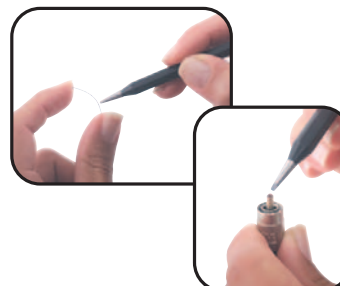

Operation is as simple as placing a diode onto the two rollers at the front of the device, lightly applying pressure with the rubber covered grips, and turning the blade actuator (as shown to the right). The precision-ground, hardened steel blade will easily cut through the wall of the diode cap, safely removing it.

These cutters are designed for cutting the Kevlar threads that are used in the protective jacket of fiber cables. Note that these cutters should not be used for cutting fiber since this will significantly reduce their Kevlar cutting ability.

T865

ITEM#	\$	£	€	RMB	DESCRIPTION
T865	\$ 33.60	£ 21.20	€ 31,20	¥ 320.90	Kevlar Cutter

Diamond Wedge Scribe

S90W

- Cleave Bare Fiber to Produce Optical Quality Surfaces
- Scribe Excess Fiber From the Connector Ferrule in Preparation for Polishing
- 90° Wedge-Shaped Diamond Tip Preferred by Most Optical Technicians